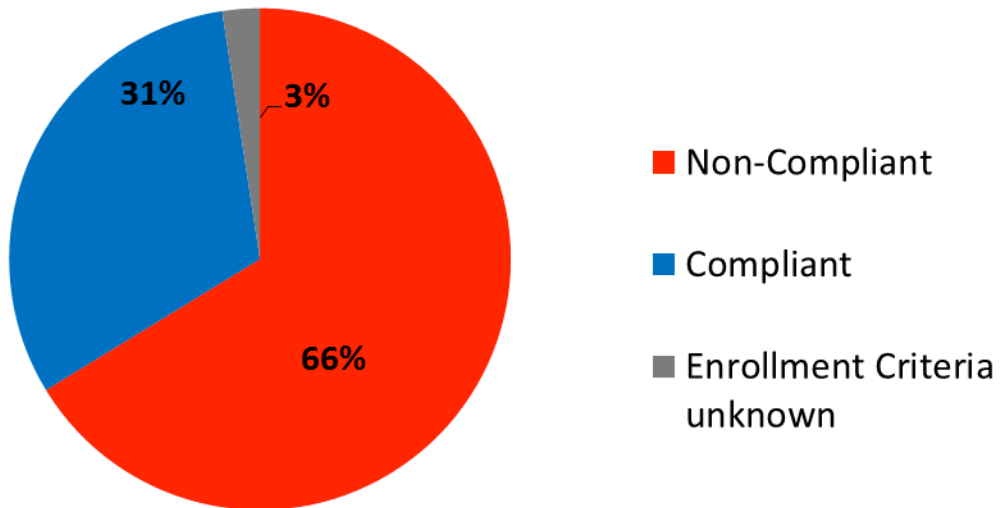

ENROLLMENT POLICIES IN NEW ORLEANS SCHOOLS: SNAPSHOT OF LEGAL COMPLIANCE

SPLC & VAYLA jointly investigated enrollment & registration requirements of every New Orleans public school for compliance with federal law.

We looked for two red flags:

1. Did the school request a student's Social Security number without any stated exception or qualifier?
2. Did the school request a parent's driver's license or state ID without allowing for alternate forms of photo ID?

If either or both conditions appeared on enrollment paperwork, we considered it problematic with regard to federal civil rights law.

Legal Compliance in New Orleans School Enrollment

Total public schools in New Orleans: 83

The figures have been rounded to equal 100%.